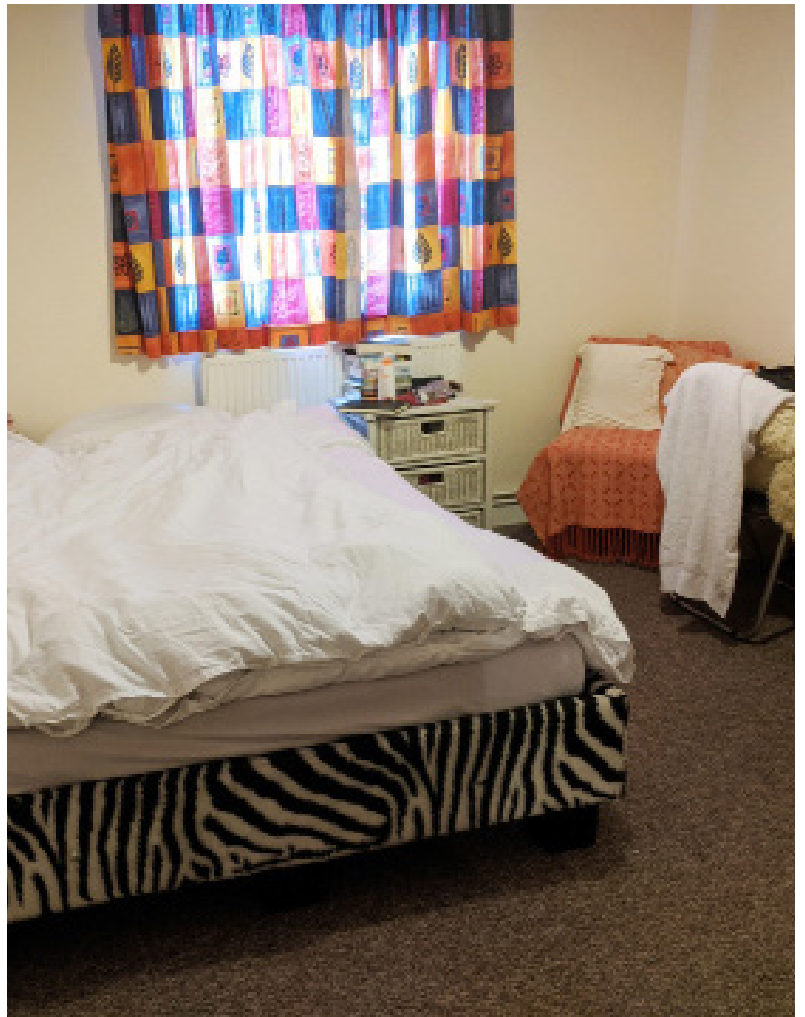

142B London Road Headington

2 BEDROOM FLAT

Situated in central Headington with shops and restaurants right next door. Headington campus only 15 minutes' walk away. Good access to local buses and London coaches.

2022/23

FFM, FFR: £151 per week

Bills are not included in the rent for this property.

OX3 9ED

1 bathroom

50 weeks (10 September 2022 to 26 August 2023)

lounge

en suite available

For enquiries, contact Brookes Lettings: lettings@brookes.ac.uk | 01865 484 660
We are committed to providing a professional and friendly service that invests in your future